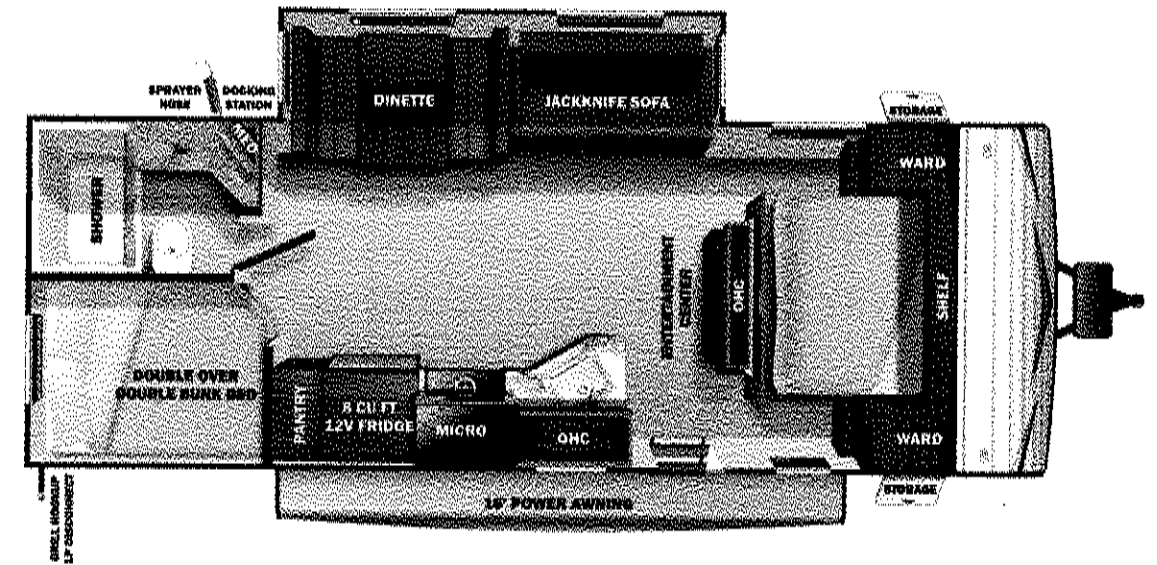

Standard Equipment

Optional Equipment

THE FOLLOWING ITEMS ARE STANDARD ON THIS MODEL AT NO EXTRA CHARGE

OPTIONAL EQUIPMENT INSTALLED ON THIS VEHICLE BY MANUFACTURER

- Exterior**
- 120 GFCI Protected Receptacle
 - 5/8" Main Floor Decking
 - 98" Exterior Width
 - Black Front Diamond Plate Protection
 - Fiberglass Insulation
 - Flexible LP Lines
 - Galvanized Wheel Wells
 - Grab Handle
 - Heated & Enclosed Underbelly (Dual Axle Models)
 - In-Frame Battery Rack
 - Magnetic Baggage Door Catches
 - Magnum Roof System - Fully Walkable
 - PVC Roofing Membrane (15 Year Limited Warranty/ Non-Prorated)
 - Radial Tires
 - Rain Guttering with Molded Drip Spouts
 - Rear Camera Prep
 - Safety Bumper with Drain Hose Carrier & End Caps
 - Self-Adjusting Electric Brakes & E-Z Lube® Axles
 - Tinted Safety-Glass Windows

- Interior**
- 75lb. Ball Bearing Drawer Guides
 - 81" Interior Height
 - Cable & Satellite Prep
 - Closable A/C Vents
 - Foot Flush Toilet
 - Hardwood Cabinet Doors
 - Kid & Pet Friendly - No Carpet, No Floor Heat Registers
 - LED Lighting
 - Pleated Shades
 - Pocket-Screwed Lumbercore Cabinet Construction
 - Rangehood
 - Residential High-Rise Faucet
- Customer Convenience Package**
- 13.5K BTU Roof Mount A/C
 - 3-Burner Cooktop with Glass Cover
 - Digital TV Antenna
 - Durable Residential Style Flooring - Designer Carefree Congoleum®
 - Gas DSI Water Heater
 - Microwave
 - Nitrogen Filled Tires
 - Power Awning with LED Lighting & Integrated Speakers
 - Powered Bathroom Vent
 - Solar Prep
 - Stabilizer Jacks
 - Water Heater Bypass

UNIT TOTAL **27,376.00**

DEALER INSTALLED OPTIONS

UVW
 5825 lbs

Sleeps
 Up to 10

Length
 30' 8.88"

DIMENSIONS

Exterior height:	132.25"
Exterior width:	96.00"
WEIGHTS	
GVWR:	7500
GAWR (front):	3500
GAWR (rear):	3500
Approx. Gross Cargo Carrying Capacity (GCCC):	1675